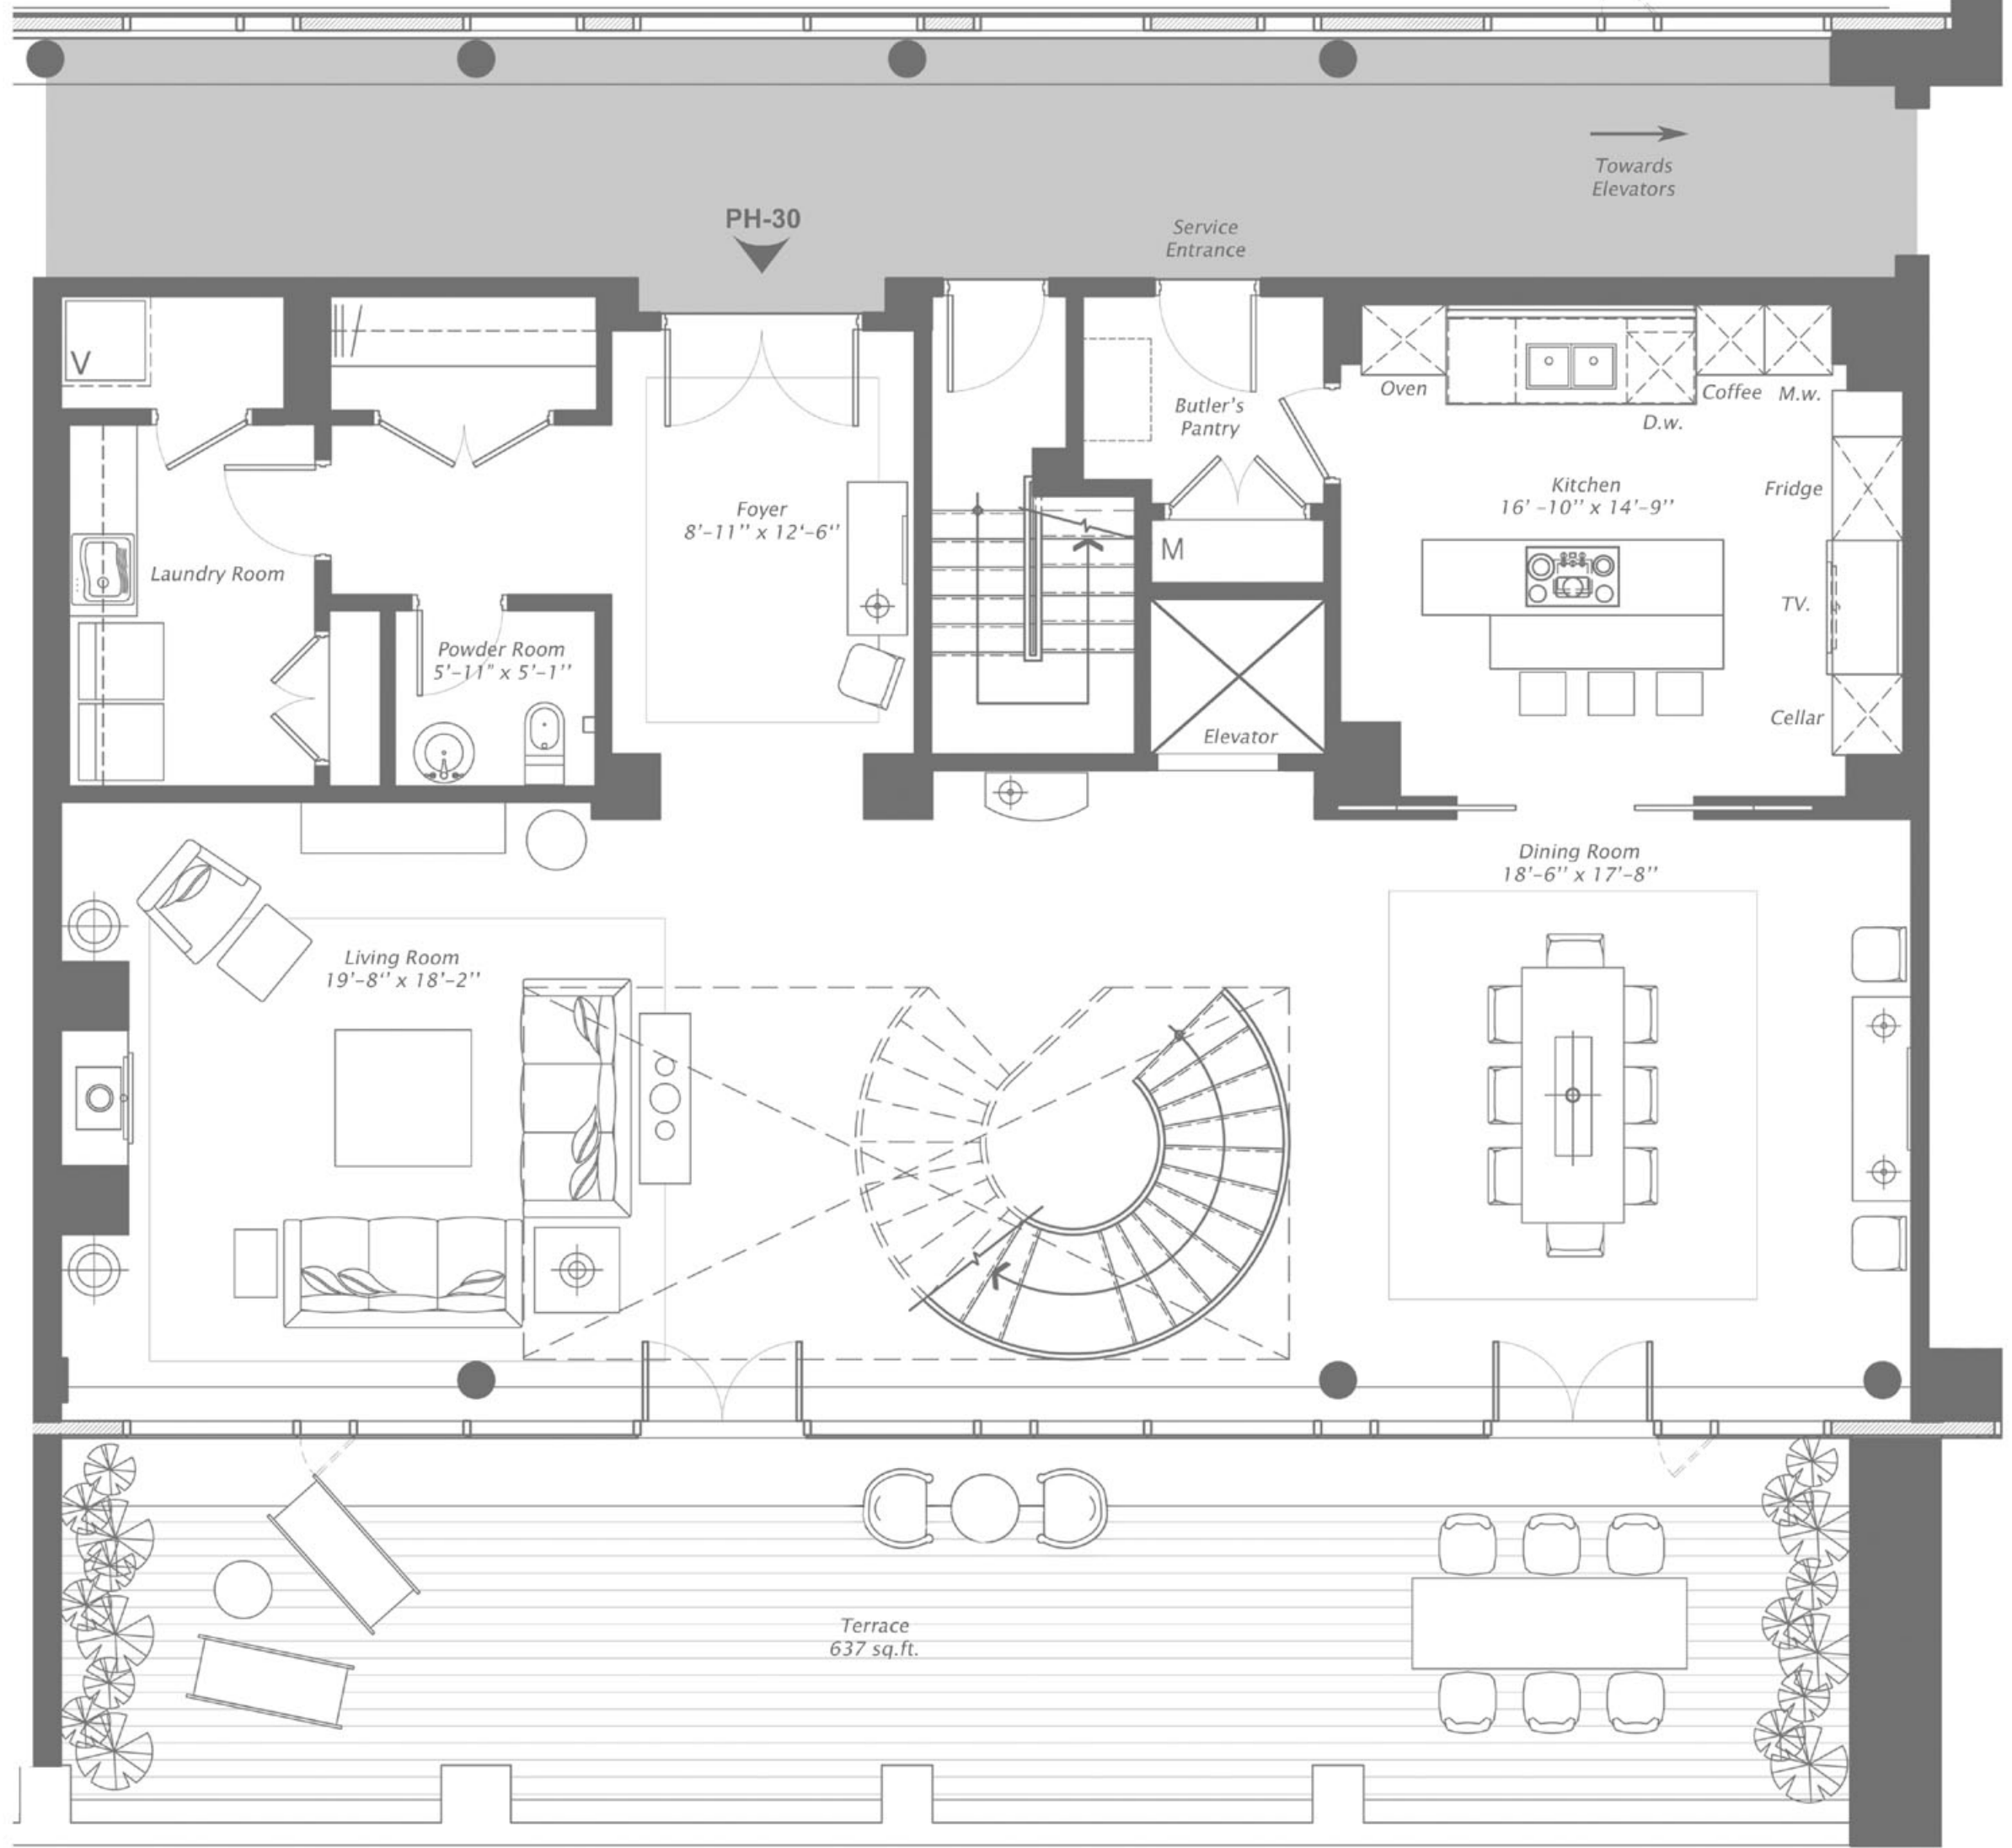

THE RESIDENCES
AT THE RITZ-CARLTON, MONTREAL

RESIDENCE PH-30
12th FLOOR
TWO BEDROOMS + DEN / STUDY
4549 sq.ft. • 423 sq.m. (including terrace)

LEVEL 1

LEVEL 2