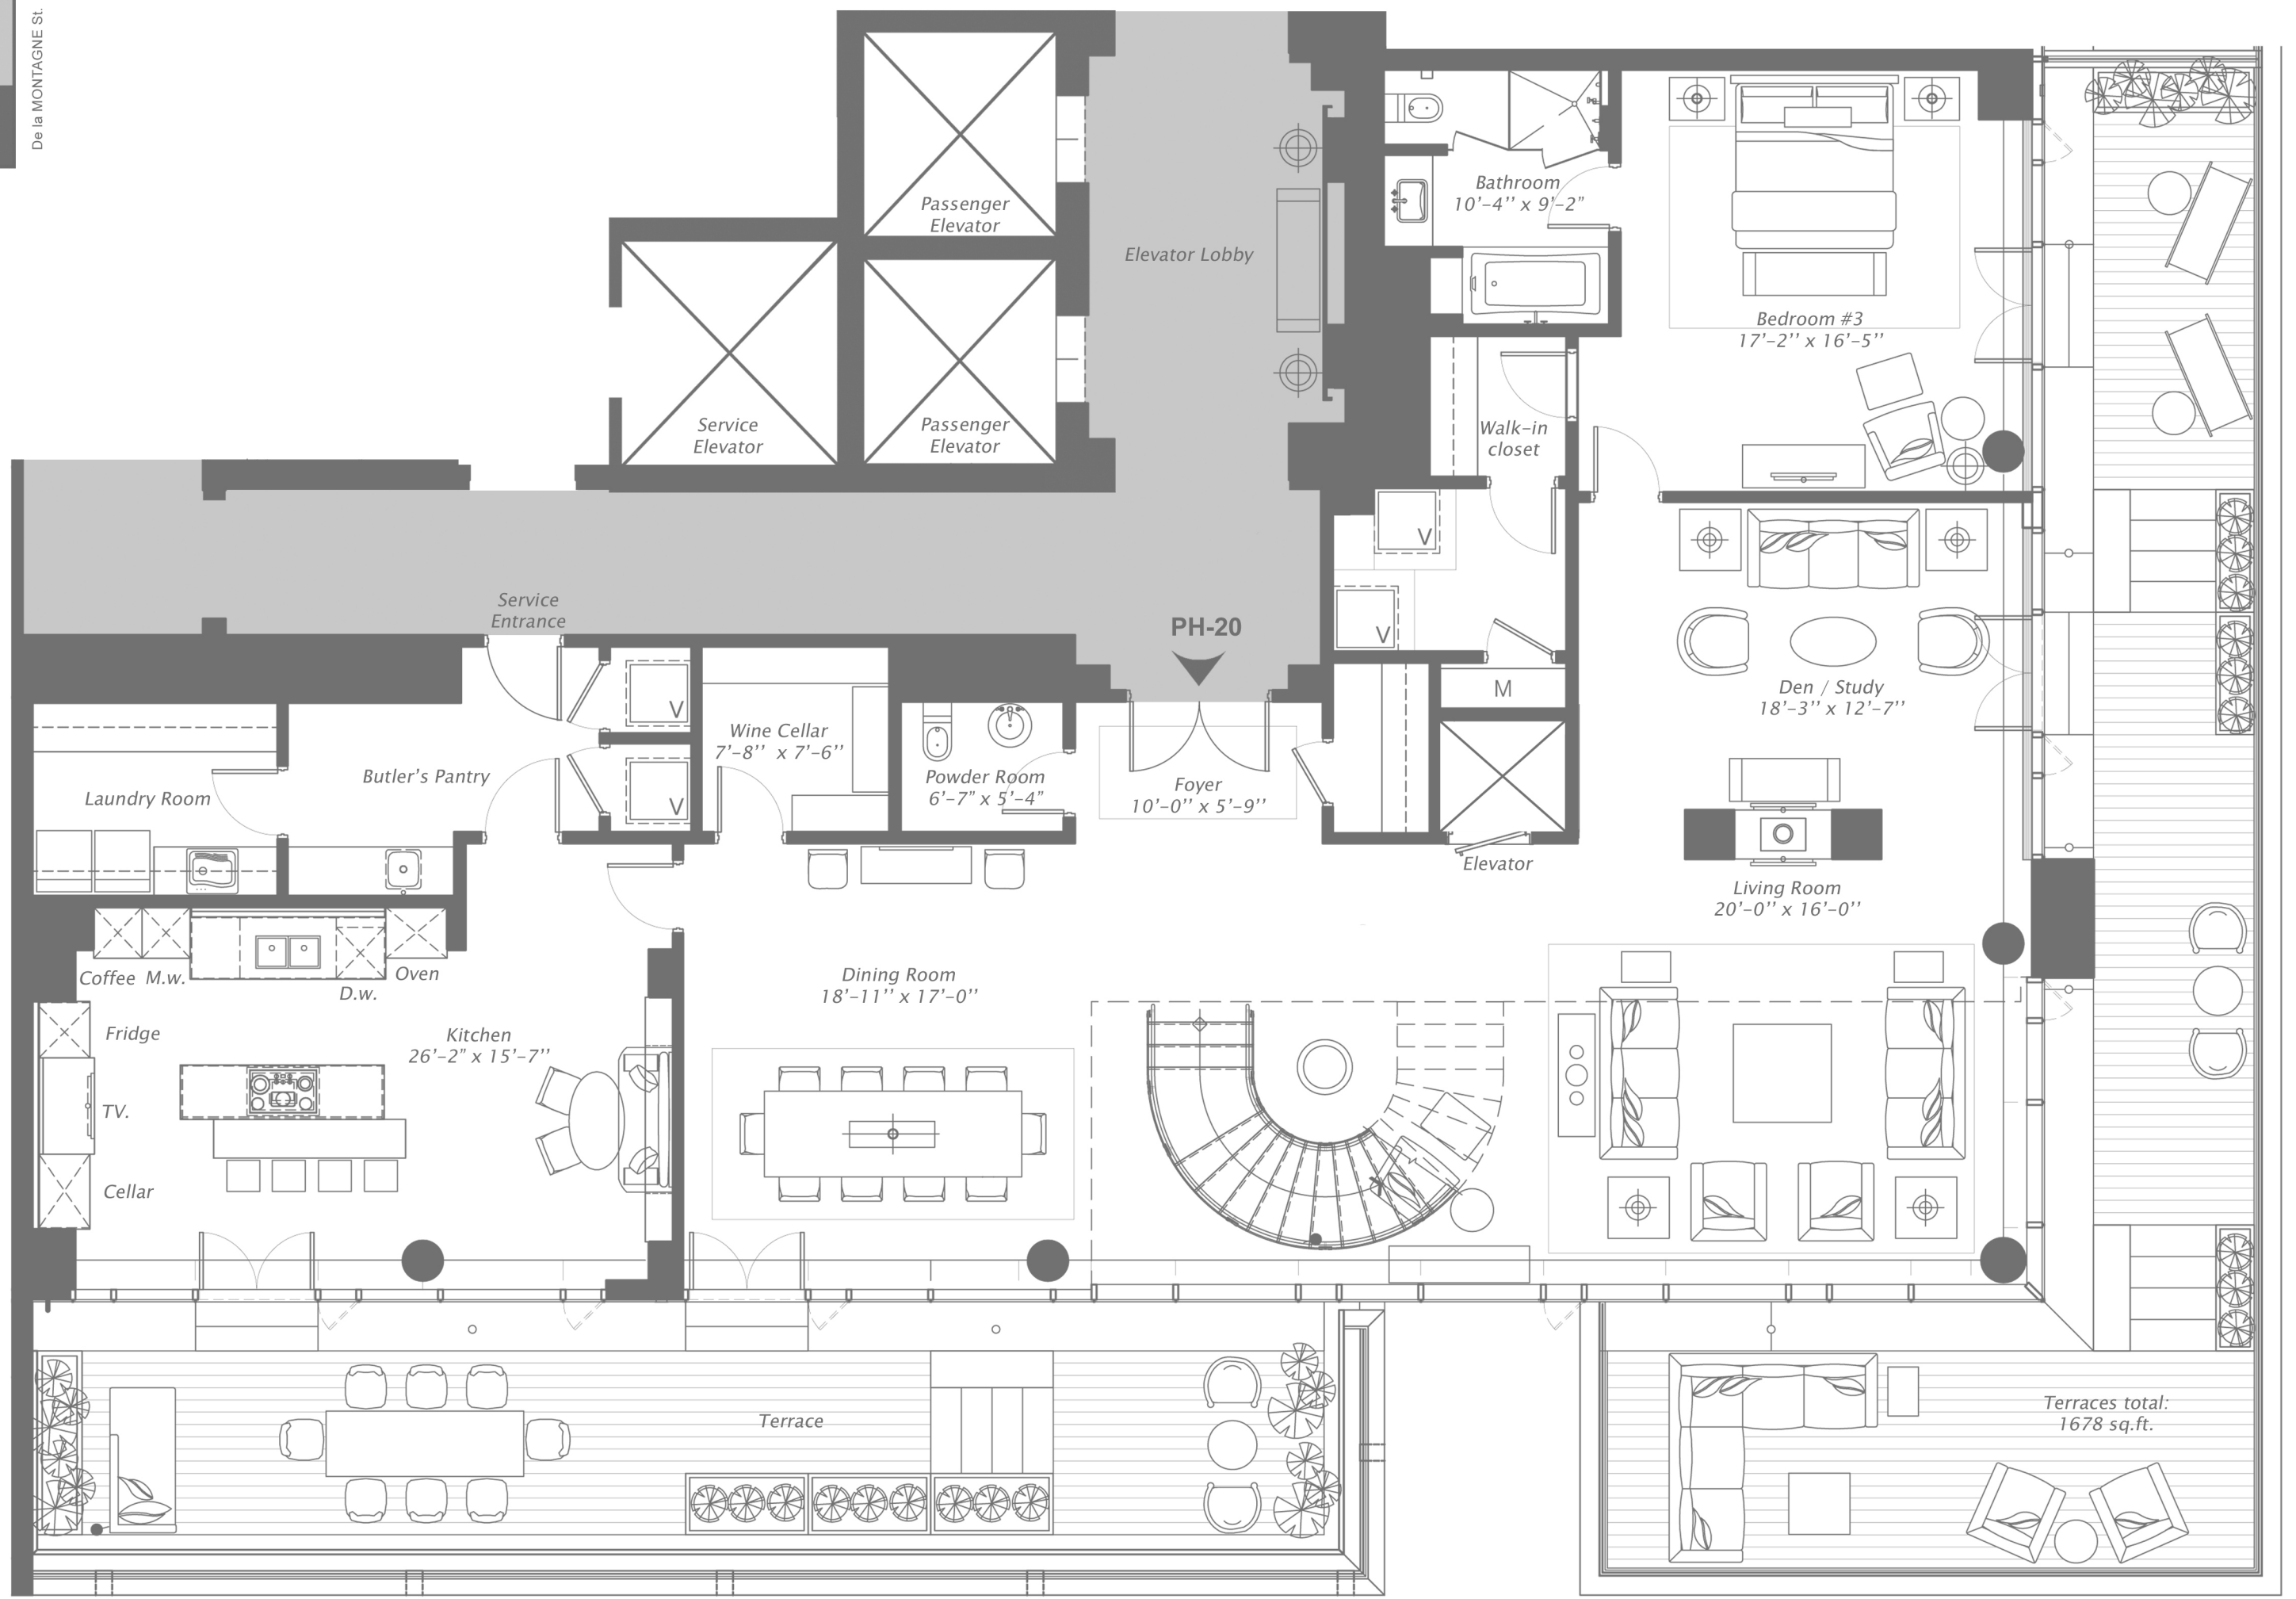

THE RESIDENCES
AT THE RITZ-CARLTON, MONTREAL

RESIDENCE PH-20
12th FLOOR
THREE BEDROOMS + DEN / STUDY
6979 sq.ft. • 648 sq.m. (including terraces)

LEVEL 1

LEVEL 2